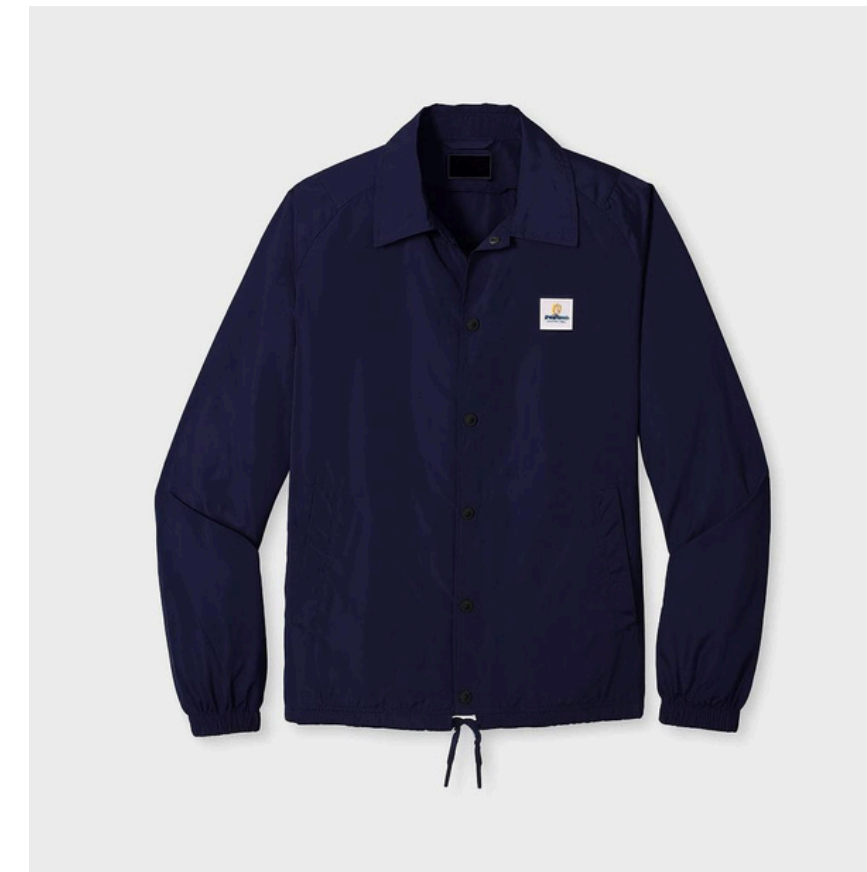

**PEPSICO COACHES JACKET
MEN'S
ITEM# NEA601**

Quoted Pricing

24	$33.84
2XL	$35.21
3XL	$37.97
4XL	$39.31